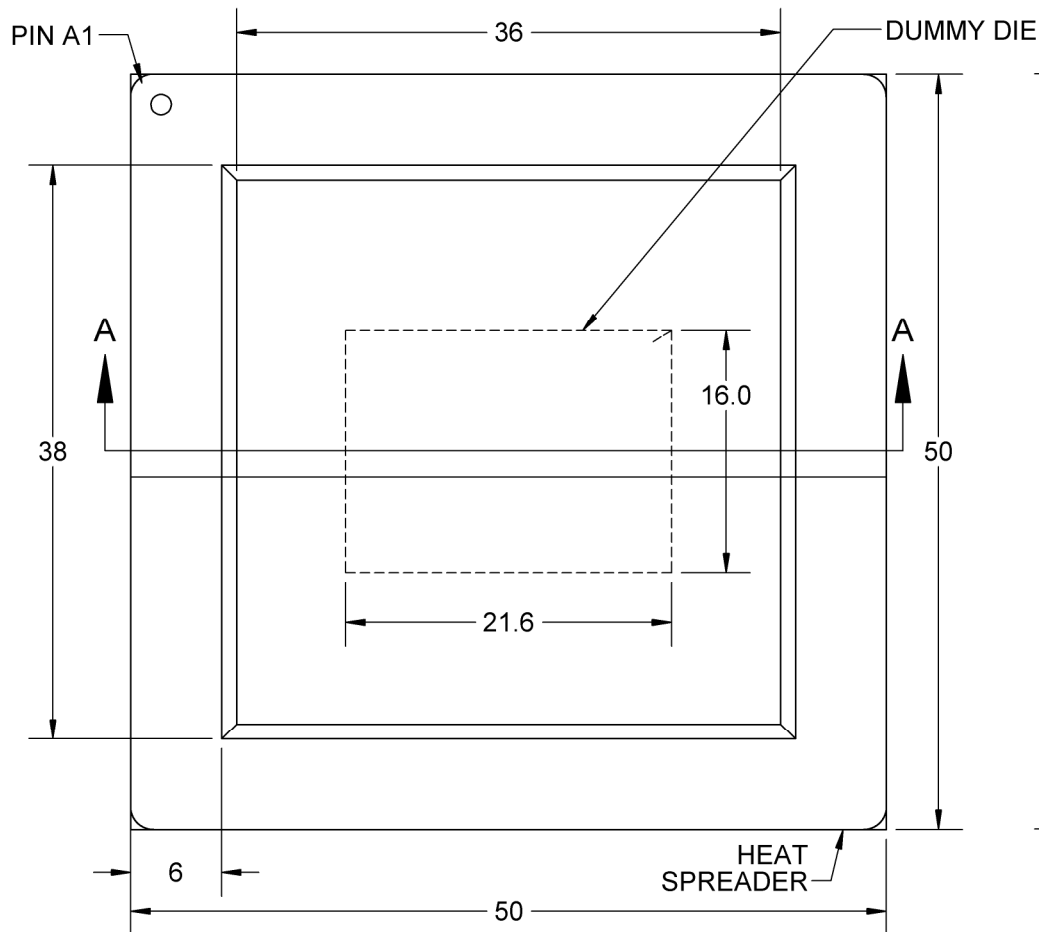

### BOTTOM VIEW

SECTION A-A

- Notes: (Unless Otherwise Specified).
- 1) ALL DIMENSIONS ARE IN MM.
  - 2) SOLDER BALL ALLOY: SEE PART NUMBER TABLE.
  - 3) BALL DIAMETER (BEFORE REFLOW): 0.61mm (24 MIL).
  - 4) SOLDER MASK DEFINED PAD OPENING: 0.50mm (19.7 MIL).
  - 5) PAD Cu DIAMETER: 0.55mm (21.7 MIL).
  - 6) SUBSTRATE MATERIAL: ORGANIC.
  - 7) DUMMY DIE Si (SILICON) 21.6 x 16 x .787mm.
  - 8) DAISY CHAIN PATTERN (SEE PAGE 2).
  - 9) MSL-3 RECOMMENDED BAKING 24 HOURS @ 125°C TO REMOVE MOISTURE PRIOR SOLDERING TO PC BOARD.

PART NUMBER TABLE				
PART NUMBER	BALL ALLOY	BALL ALLOY	RoHS	Si DIE
SBGA2377T1.0C-DC497D	Sn96.5/Ag3.0/Cu0.5	SAC305	YES	YES
SBGA2377T1.0-DC497D	Sn63/Pb37	Sn63	NO	YES

APPROVALS	DATE	<b>TopLine®</b>			
DRAWN T. Au	5/7/2018				
ENG M. Hart	5/7/2018	TITLE		SBGA2377T1.0-DC497D DAISY CHAIN DUMMY	
MFG		SCALE	SIZE	DRAWING NO.	REV
QA		2:1	A	514975	B
CUST		DO NOT SCALE DRAWING			SHEET 1 OF 6
REVISED					

# BALL VIEW

<b>TopLine</b> <sup>®</sup>			
TITLE		SBGA2377T1.0-DC497D DAISY CHAIN DUMMY	
SCALE	SIZE	DRAWING NO.	REV
3.5:1	A	514975	B
DO NOT SCALE DRAWING			SHEET 2 OF 6

# BOTTOM SIDE (TOP X-RAY VIEW)

<b>TopLine®</b>			
TITLE		SBGA2377T1.0-DC497D DAISY CHAIN DUMMY	
SCALE	SIZE	DRAWING NO.	REV
3.5:1	A	514975	B
DO NOT SCALE DRAWING			SHEET 3 OF 6