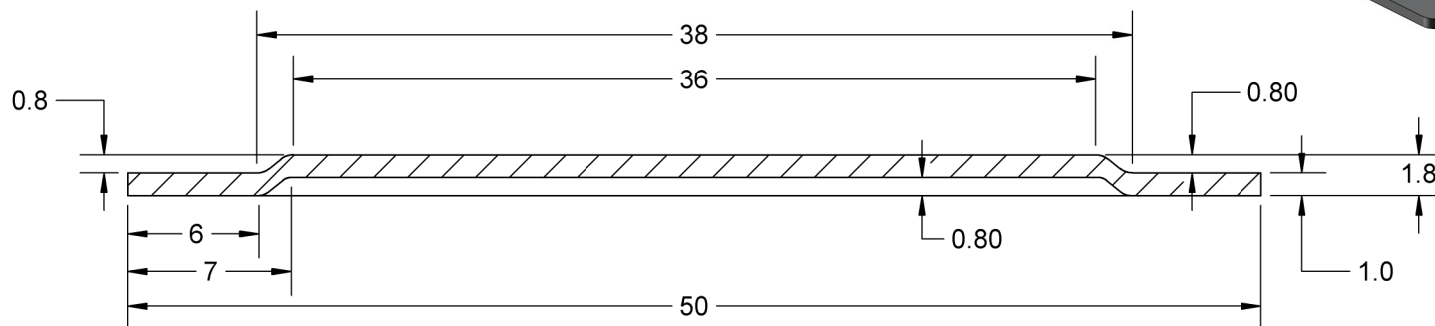

# BOTTOM SIDE (TOP X-RAY VIEW)

<b>TopLine®</b>			
TITLE		SBGA2377T1.0-DC497D DAISY CHAIN DUMMY	
SCALE	SIZE	DRAWING NO.	REV
3.5:1	A	514975	B
DO NOT SCALE DRAWING			SHEET 3 OF 6

# HEAT SPREADER

TOP

MODEL

CAVITY

SECTION B-B  
SCALE 3 : 1

<b>TopLine®</b>			
TITLE SBGA2377T1.0-DC497D DAISY CHAIN DUMMY			
SCALE 2:1	SIZE A	DRAWING NO. 514975	REV B
DO NOT SCALE DRAWING			SHEET 4 OF 6

# MODEL

TOP

BALL VIEW

**TopLine**<sup>®</sup>

TITLE SBGA2377T1.0-DC497D  
DAISY CHAIN DUMMY

SCALE 2:1	SIZE A	DRAWING NO. 514975	REV B
--------------	-----------	-----------------------	----------

DO NOT SCALE DRAWING