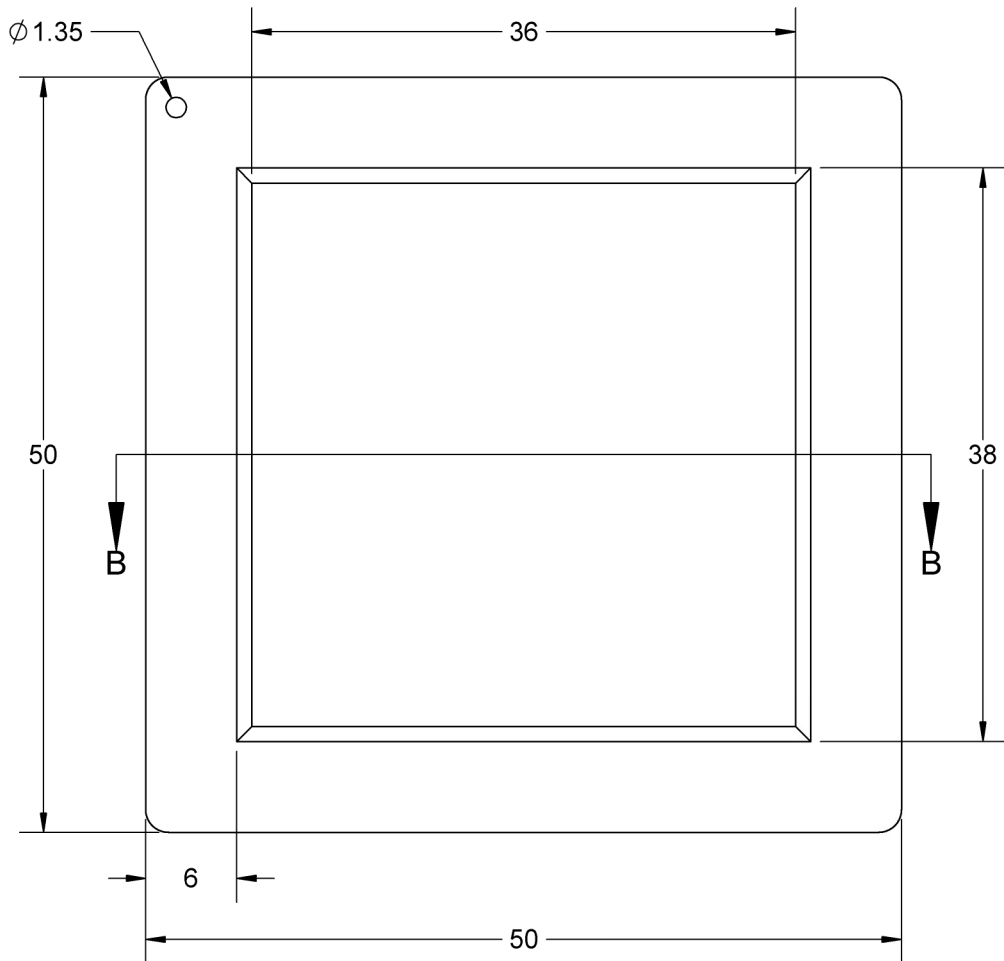

HEAT SPREADER

TOP

MODEL