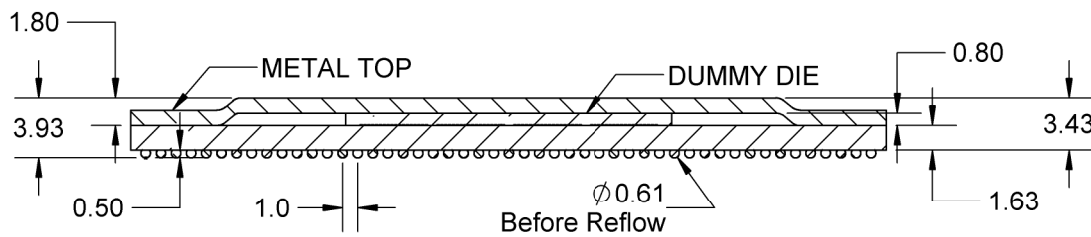

### BOTTOM VIEW

SECTION A-A

- Notes: (Unless Otherwise Specified).
- 1) ALL DIMENSIONS ARE IN MM.
  - 2) SOLDER BALL ALLOY: SEE PART NUMBER TABLE.
  - 3) BALL DIAMETER (BEFORE REFLOW): 0.61mm (24 MIL).
  - 4) SOLDER MASK DEFINED PAD OPENING: 0.50mm (19.7 MIL).
  - 5) PAD Cu DIAMETER: 0.55mm (21.7 MIL).
  - 6) SUBSTRATE MATERIAL: ORGANIC.
  - 7) DUMMY DIE Si (SILICON) 21.6 x 16 x .787mm.
  - 8) DAISY CHAIN PATTERN (SEE PAGE 2).
  - 9) MSL-3 RECOMMENDED BAKING 24 HOURS @ 125°C TO REMOVE MOISTURE PRIOR SOLDERING TO PC BOARD.

PART NUMBER TABLE				
PART NUMBER	BALL ALLOY	BALL ALLOY	RoHS	Si DIE
SBGA2377T1.0C-DC497D	Sn96.5/Ag3.0/Cu0.5	SAC305	YES	YES
SBGA2377T1.0-DC497D	Sn63/Pb37	Sn63	NO	YES

APPROVALS	DATE	<b>TopLine®</b>			
DRAWN T. Au	5/7/2018				
ENG M. Hart	5/7/2018	TITLE		SBGA2377T1.0-DC497D DAISY CHAIN DUMMY	
MFG		SCALE	SIZE	DRAWING NO.	REV
QA		2:1	A	514975	B
CUST		DO NOT SCALE DRAWING			SHEET 1 OF 6
REVISED					

# BALL VIEW

<b>TopLine</b> <sup>®</sup>			
TITLE		SBGA2377T1.0-DC497D DAISY CHAIN DUMMY	
SCALE	SIZE	DRAWING NO.	REV
3.5:1	A	514975	B
DO NOT SCALE DRAWING			SHEET 2 OF 6

# BOTTOM SIDE (TOP X-RAY VIEW)

<b>TopLine®</b>			
TITLE		SBGA2377T1.0-DC497D DAISY CHAIN DUMMY	
SCALE	SIZE	DRAWING NO.	REV
3.5:1	A	514975	B
DO NOT SCALE DRAWING			SHEET 3 OF 6